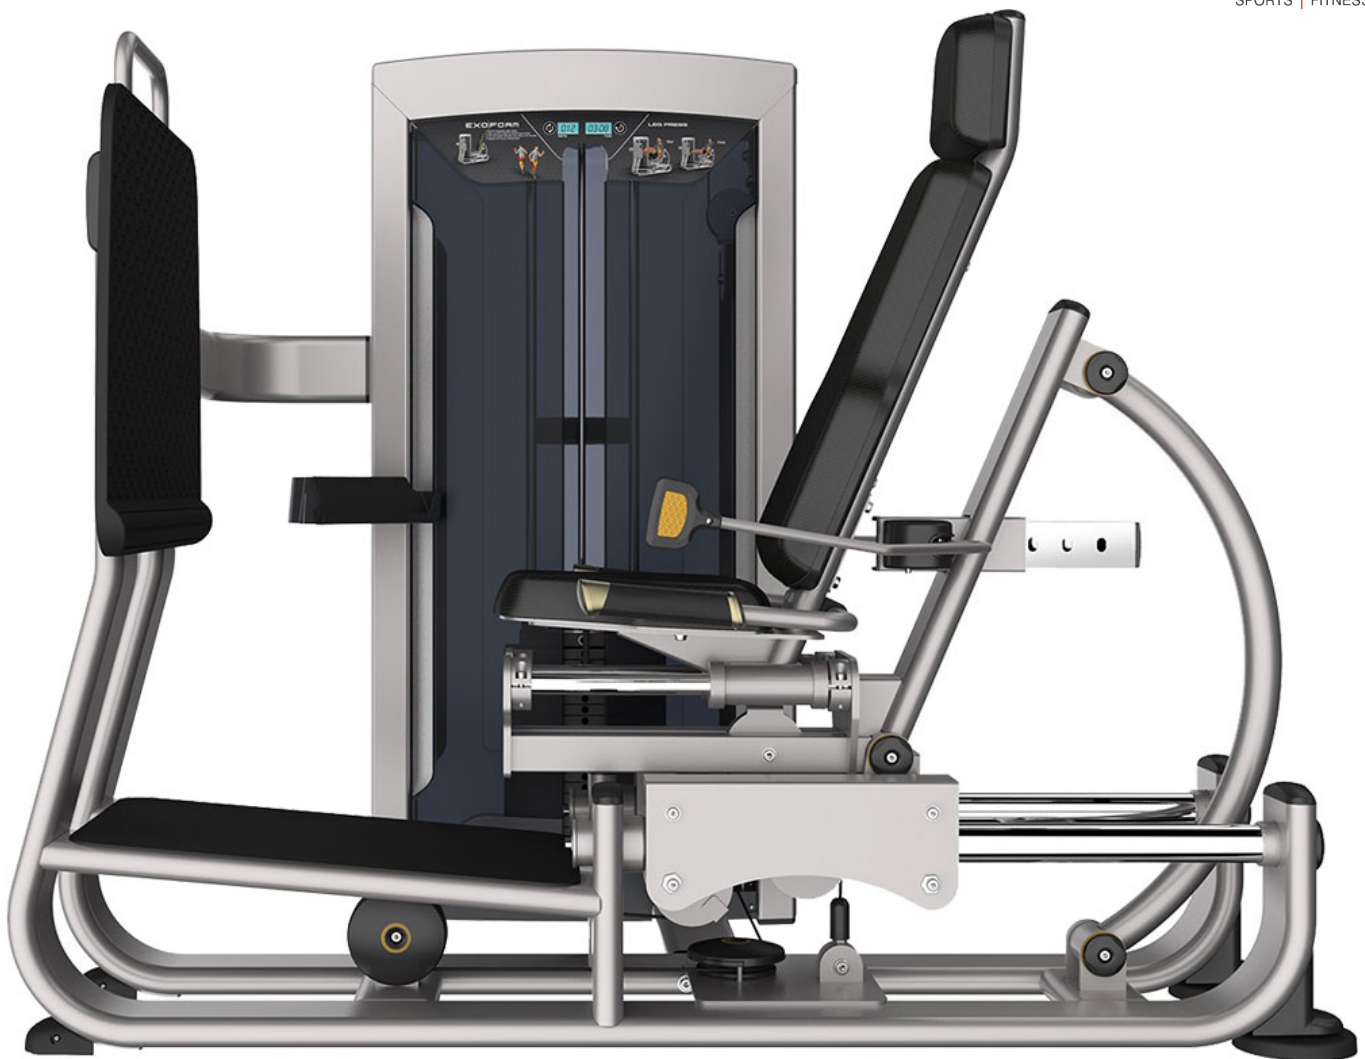

PRODUCT SPECIFICATIONS

CFE 9710 Leg Press
Code: 43005

MRP : 547800.00

COSCO
SPORTS | FITNESS

This commercial strength training equipment has been designed to be tough and testing for users of all fitness levels. The Leg Press comes with high durability cable and belt drive mechanisms. Injection moulded plastic shroud cover. Timer and rep counter. The 3mm thick steel construction undergoes rigorous quality controls before being covered in a double powder coat to ensure a consistent and smooth finish.

Size (LxWxH): 1785 x 1350 x 1490 mm

Net Weight : 279 Kgs.

Steel Tubing : 72.8 x 141.7mm

Steel Thickness : 3.0mm

Pulley : 5.0mm

Weight Stack : 19mm Full Steel

Weight Material : MS

Each Plate Wt. : 10 lbs

Total Plate Wt. : 235 lbs