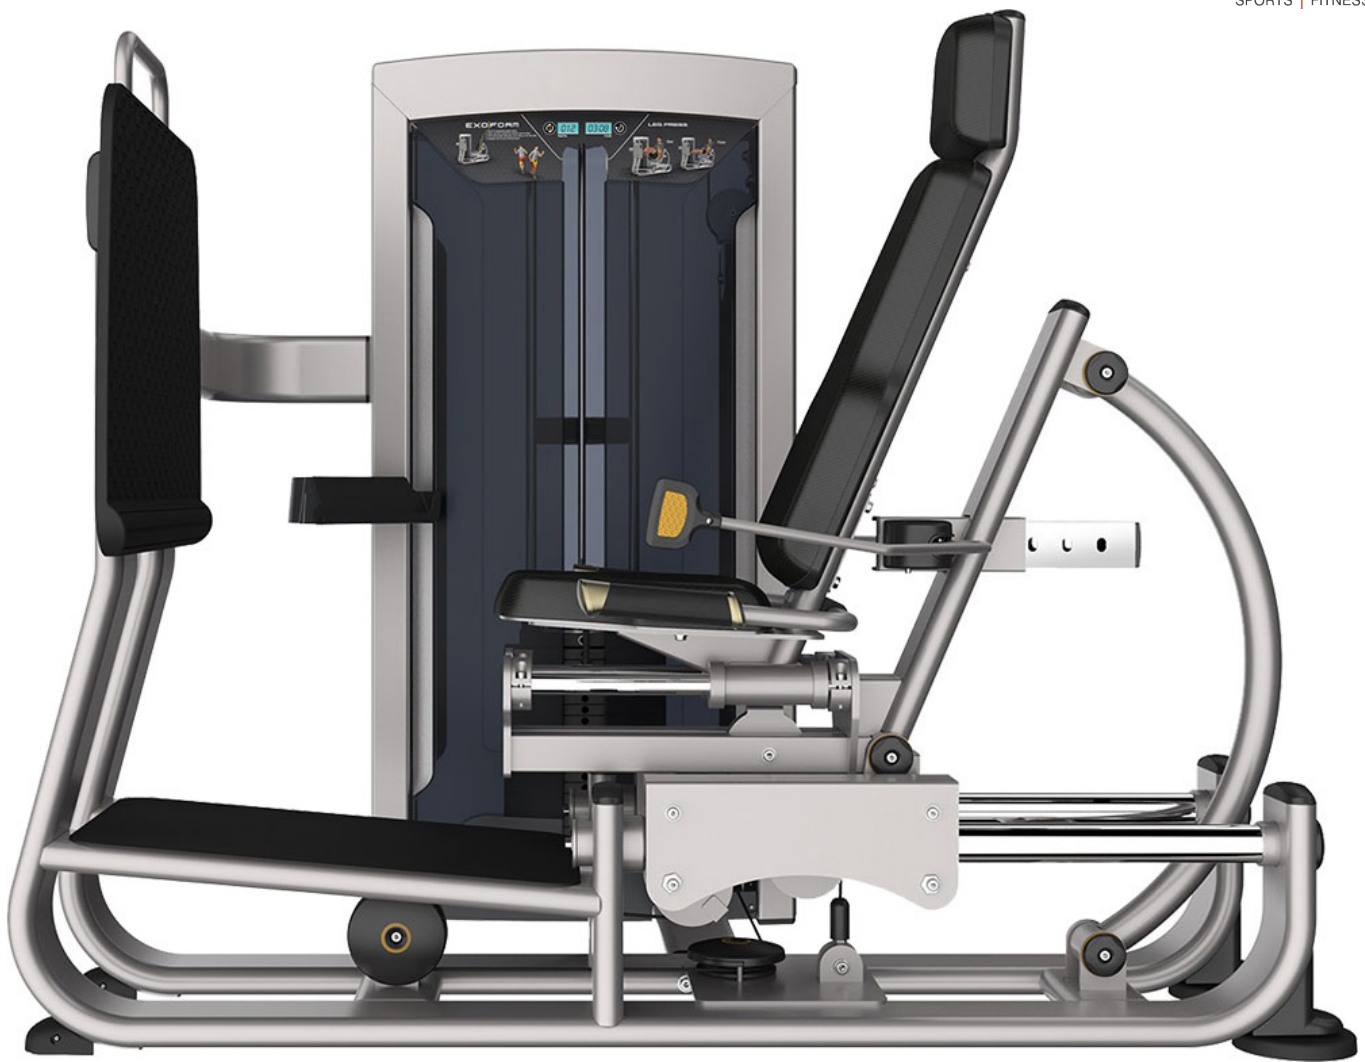

PRODUCT SPECIFICATIONS

CFE 9710 Leg Press
Code: 43005

MRP : 572000.00

COSCO
SPORTS | FITNESS

This commercial strength training equipment has been designed to be tough and testing for users of all fitness levels. The Leg Press comes with high durability cable and belt drive mechanisms. Injection moulded plastic shroud cover. Timer and rep counter. The 3mm thick steel construction undergoes rigorous quality controls before being covered in a double powder coat to ensure a consistent and smooth finish.

Size (LxWxH): 1785 x 1350 x 1490 mm

Net Weight : 279 Kgs.

Steel Tubing : 72.8 x 141.7mm

Steel Thickness : 3.0mm

Pulley : 5.0mm

Weight Stack : 19mm Full Steel

Weight Material : MS

Each Plate Wt. : 10 lbs

Total Plate Wt. : 235 lbs