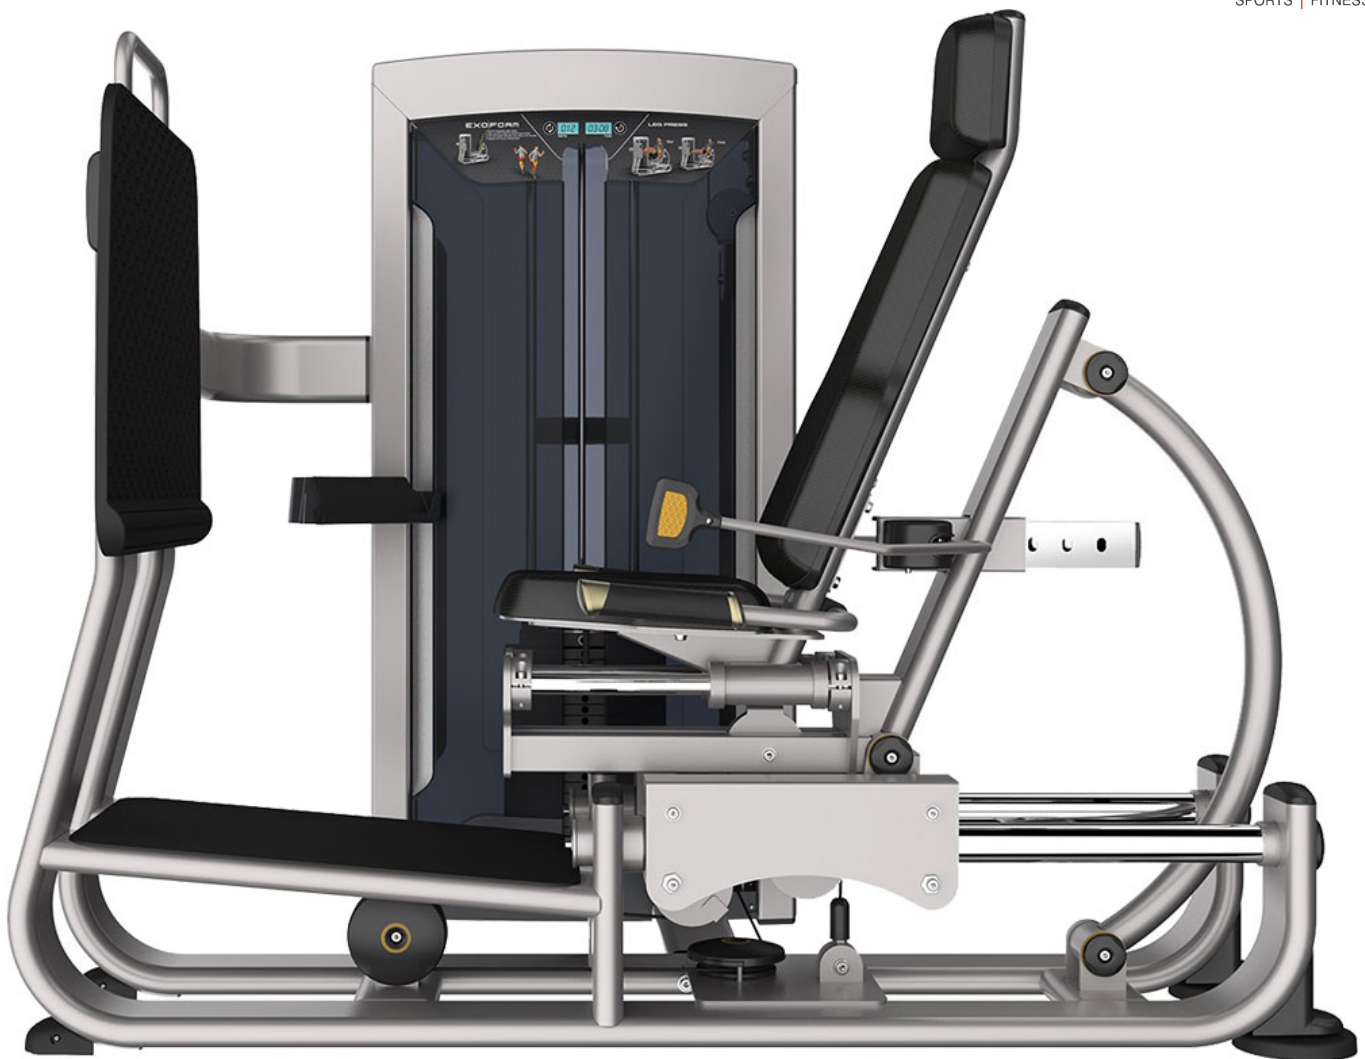

PRODUCT SPECIFICATIONS

CFE 9710 Leg Press
Code: 43005

MRP : 572000.00

COSCO
SPORTS | FITNESS

This commercial strength training equipment has been designed to be tough and testing for users of all fitness levels. The Leg Press comes with high durability cable and belt drive mechanisms. Injection moulded plastic shroud cover. Timer and rep counter. The 3mm thick steel construction undergoes rigorous quality controls before being covered in a double powder coat to ensure a consistent and smooth finish.

Size (LxWxH): 1785 x 1350 x 1490 mm

Net Weight : 279 Kgs.

Steel Tubing : 72.8 x 141.7mm

Steel Thickness : 3.0mm

Pulley : 5.0mm

Weight Stack : 19mm Full Steel

Weight Material : MS

Each Plate Wt. : 10 lbs

Total Plate Wt. : 235 lbs