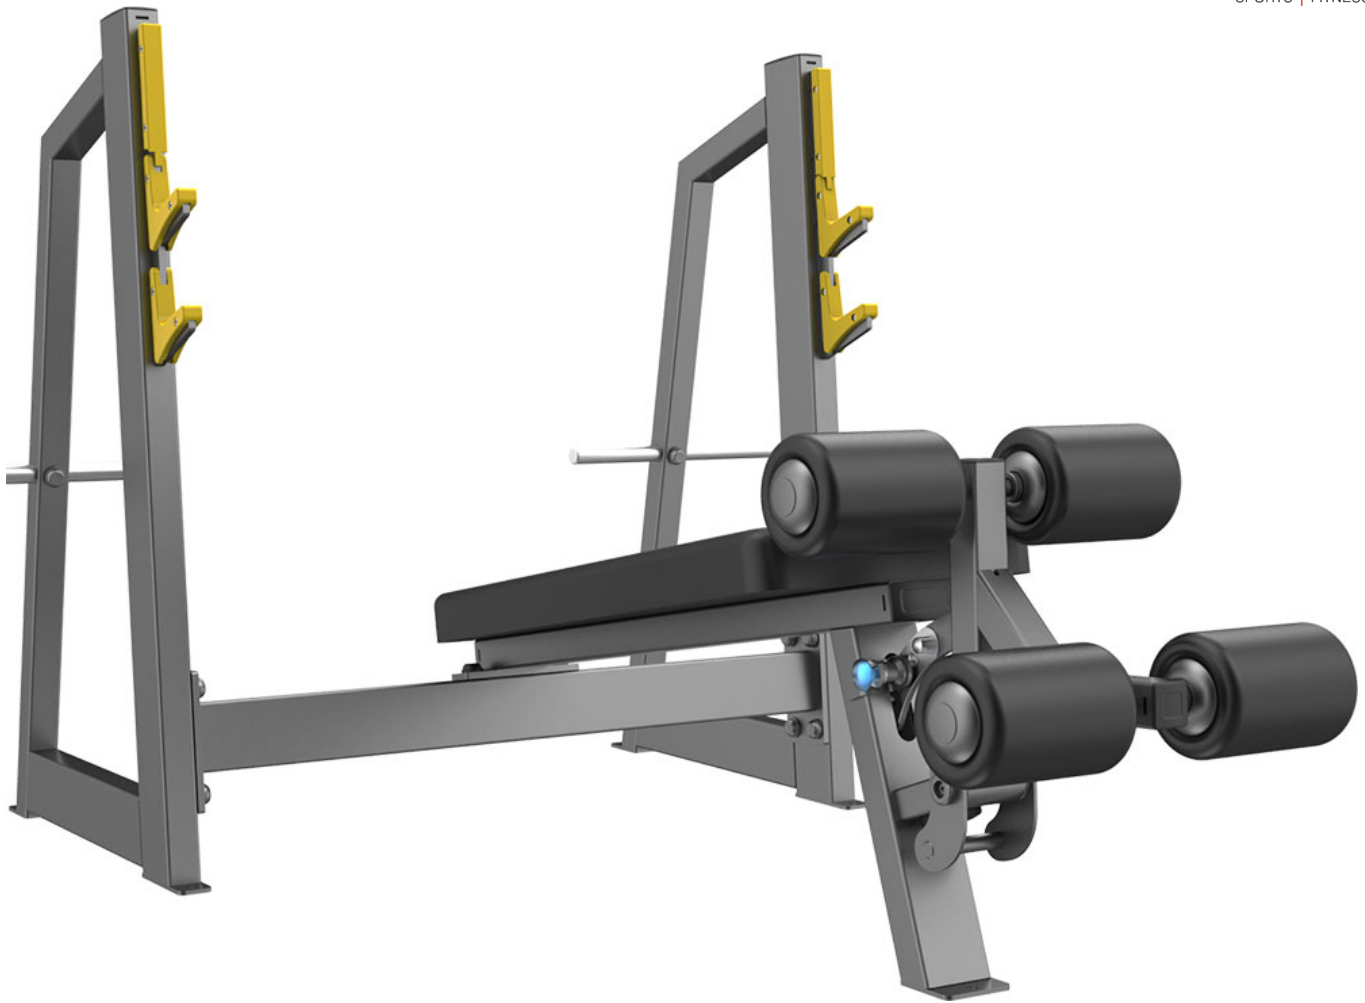

PRODUCT SPECIFICATIONS

CE 3041 Olympic Decline Bench

Code: 44530

MRP : 60300.00

COSCO[®]
SPORTS | FITNESS

Silver Frame, Black Cushion

Size (LxWxH): 2090 x 1700 x 1220 mm

Net Weight : 98 Kgs.

Steel Tubing : 50 x 100mm

Steel Thickness : 2.5mm

Seat : High Density PU