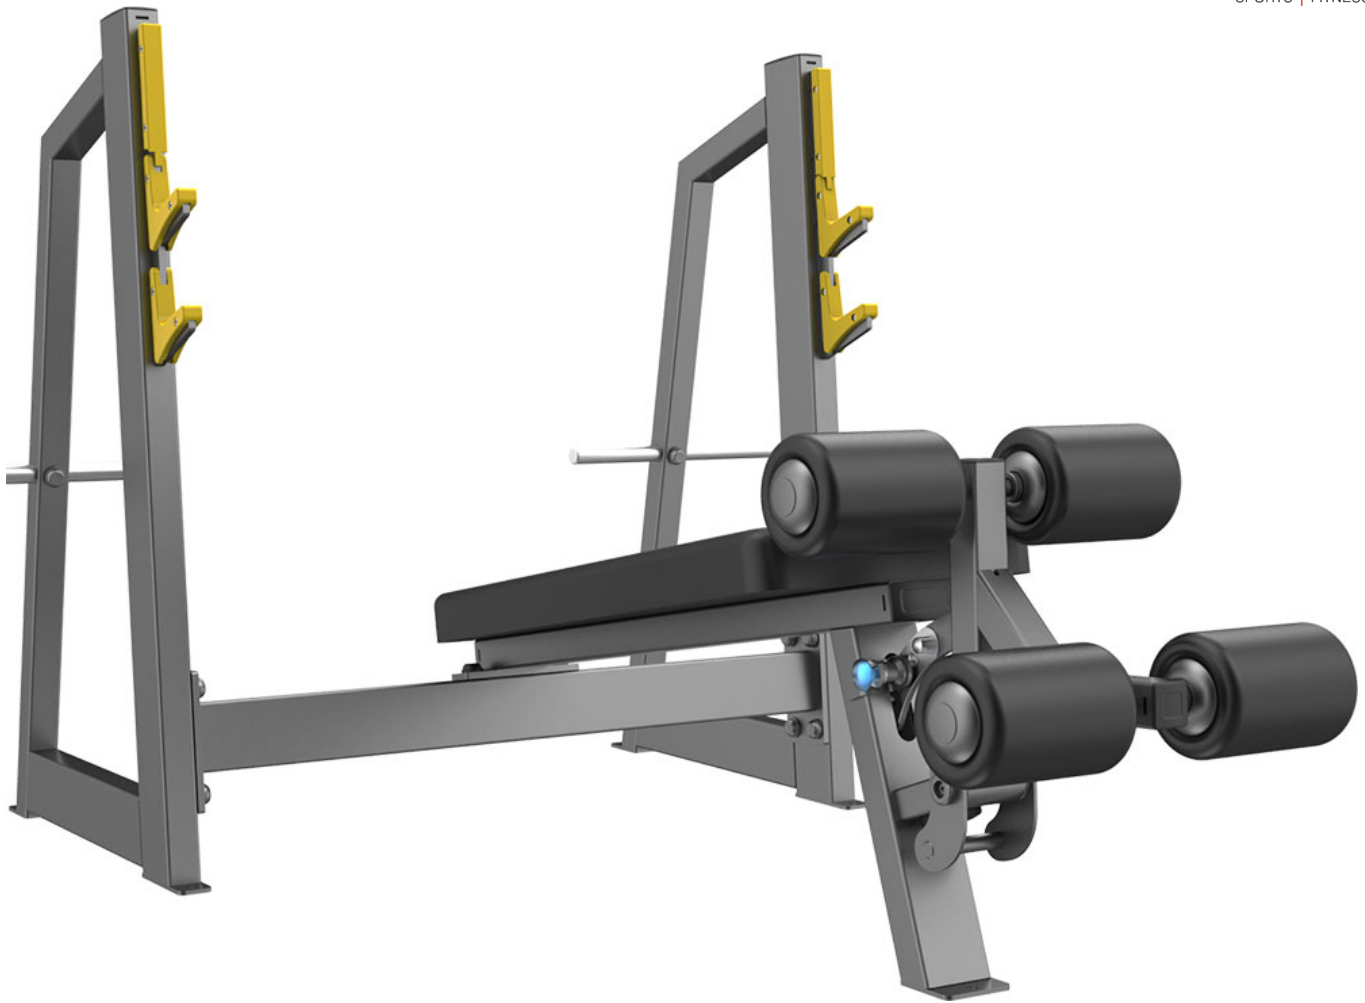

PRODUCT SPECIFICATIONS

CE 3041 Olympic Decline Bench

Code: 44530

MRP : 62700.00

COSCO[®]
SPORTS | FITNESS

Size (LxWxH): 2090 x 1700 x 1220 mm

Net Weight : 98 Kgs.

Steel Tubing : 50 x 100mm

Steel Thickness : 2.5mm

Seat : High Density PU