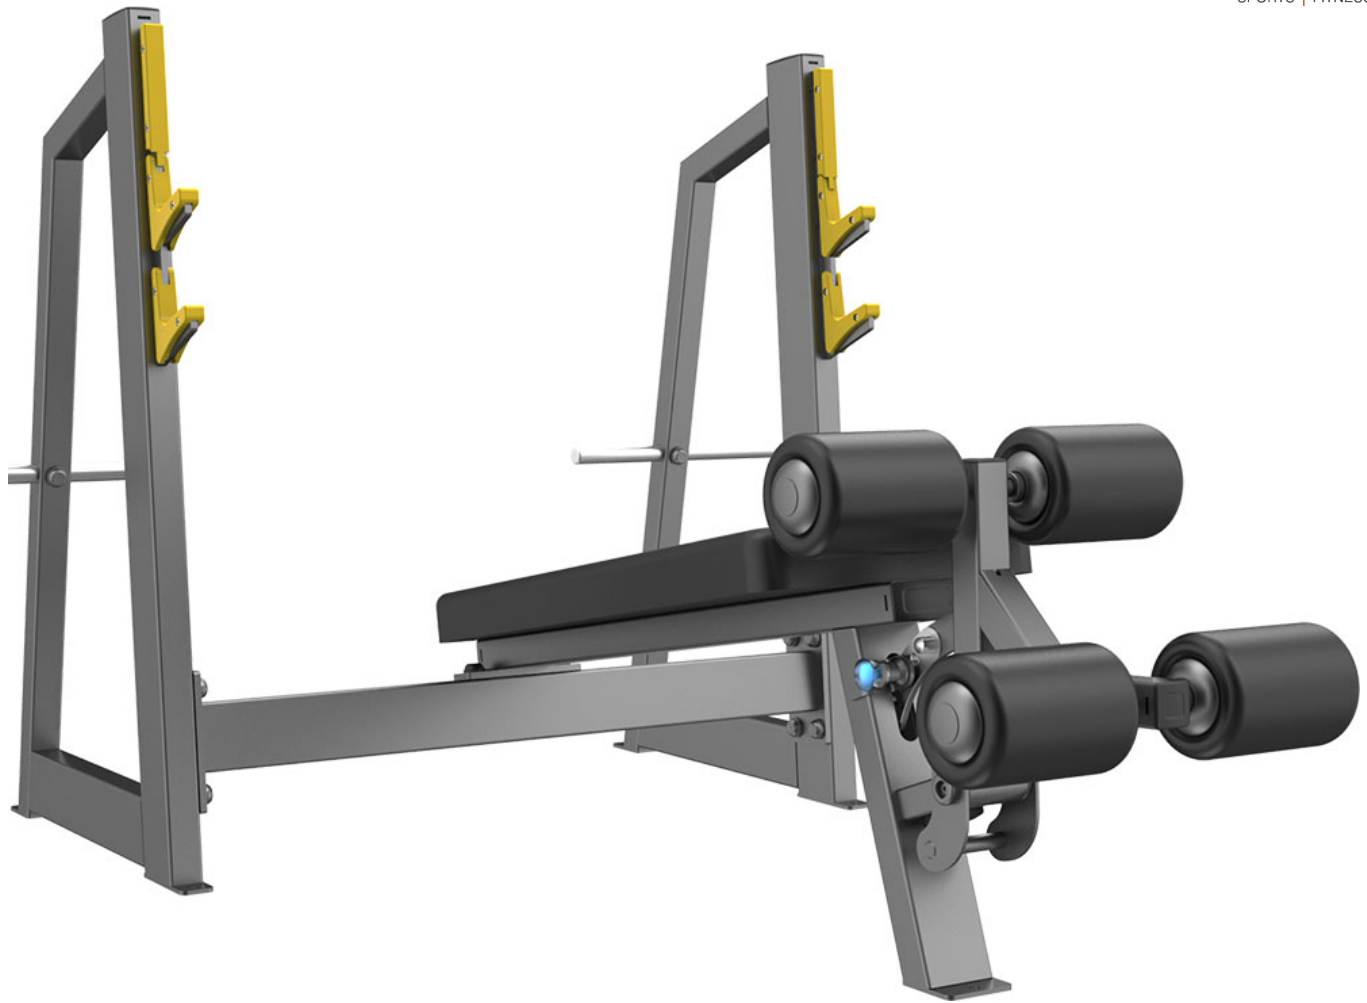

PRODUCT SPECIFICATIONS

CE 3041 Olympic Decline Bench

Code: 44530

MRP : 60300.00

COSCO[®]
SPORTS | FITNESS

Silver Frame, Black Cushion

Size (LxWxH): 2090 x 1700 x 1220 mm

Net Weight : 98 Kgs.

Steel Tubing : 50 x 100mm

Steel Thickness : 2.5mm

Seat : High Density PU