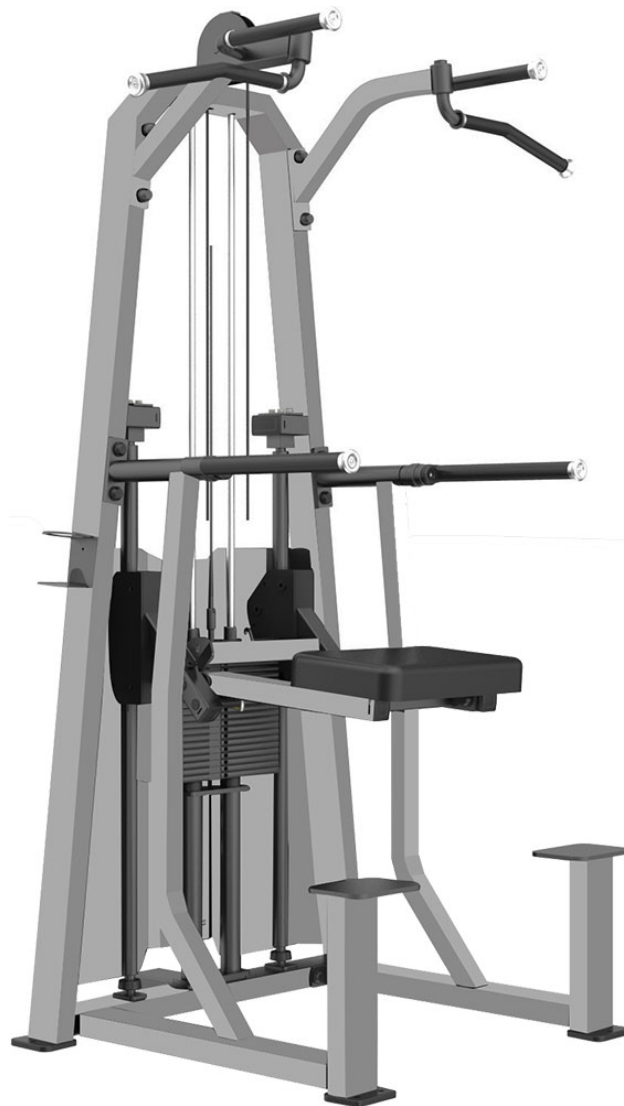

PRODUCT SPECIFICATIONS

CE 3009 Dip / Chin Assist

Code: 44506

MRP : 127400.00

COSCO[®]
SPORTS | FITNESS

Size (LxWxH): 1550 x 1370 x 2360 mm

Net Weight : 289 Kgs.

Weight Plates : 88 Kgs.

Pulley : 6.0mm

Steel Tubing : 50 x 100mm

Steel Thickness : 2.5mm

Seat : High Density PU

Weight Material : Cast Iron