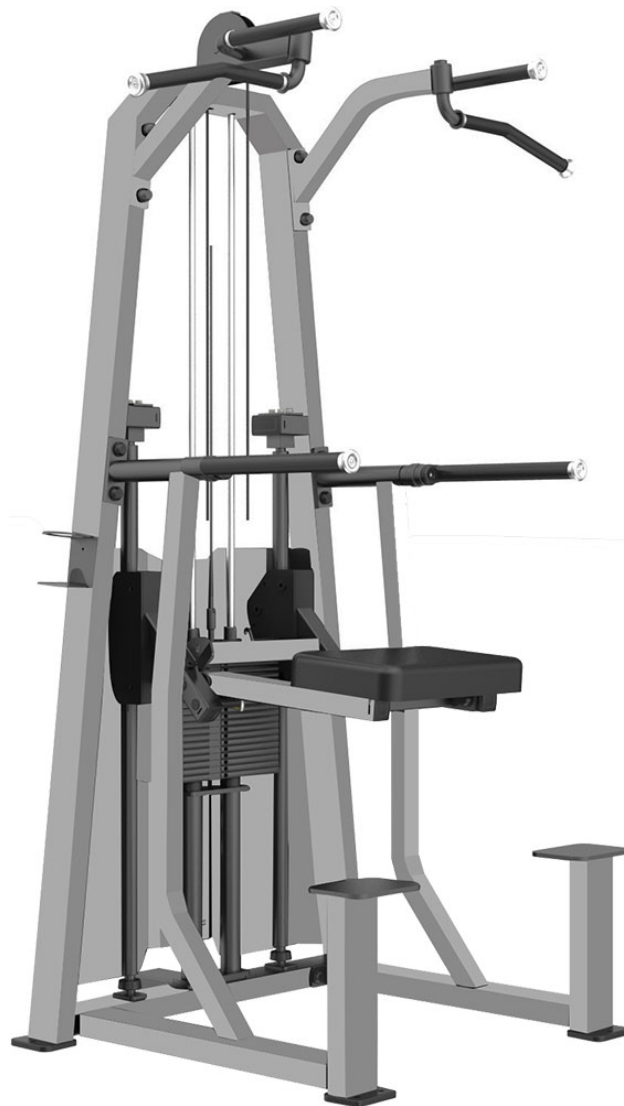

PRODUCT SPECIFICATIONS

CE 3009 Dip / Chin Assist

Code: 44506

MRP : 120800.00

COSCO[®]
SPORTS | FITNESS

Silver Frame, Black Cushion

Size (LxWxH): 1550 x 1370 x 2360 mm

Net Weight : 289 Kgs.

Weight Plates : 88 Kgs.

Pulley : 6.0mm

Steel Tubing : 50 x 100mm

Steel Thickness : 2.5mm

Seat : High Density PU

Weight Material : Cast Iron