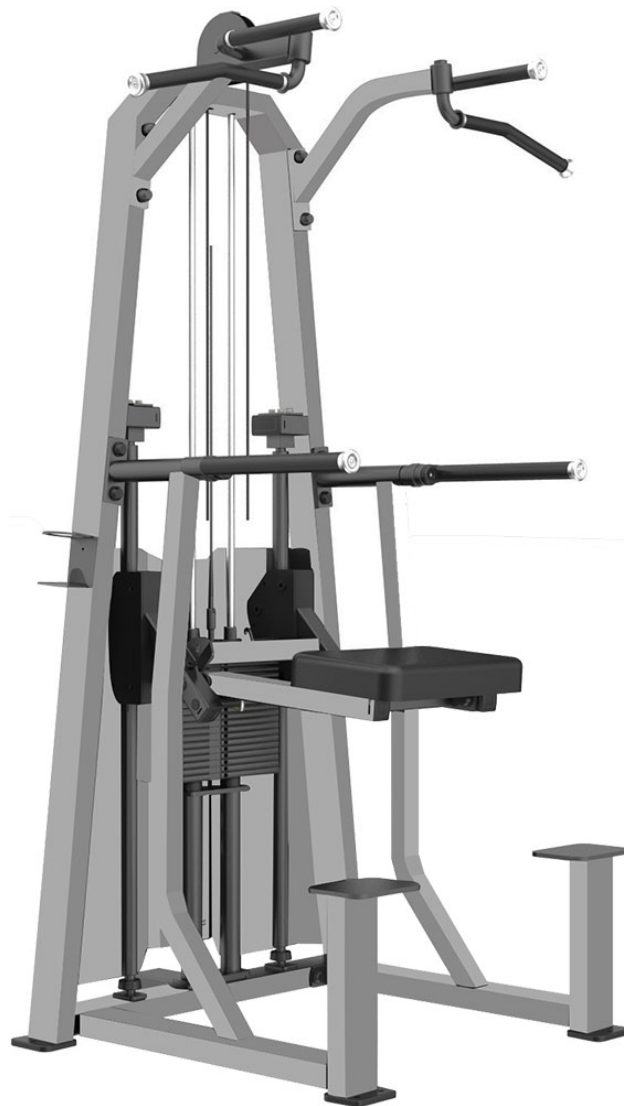

# PRODUCT SPECIFICATIONS

CE 3009 Dip / Chin Assist

Code: 44506

MRP : 120800.00

**COSCO**<sup>®</sup>  
SPORTS | FITNESS

Silver Frame, Black Cushion

Size (LxWxH): 1550 x 1370 x 2360 mm

Net Weight : 289 Kgs.

Weight Plates : 88 Kgs.

Pulley : 6.0mm

Steel Tubing : 50 x 100mm

Steel Thickness : 2.5mm

Seat : High Density PU

Weight Material : Cast Iron