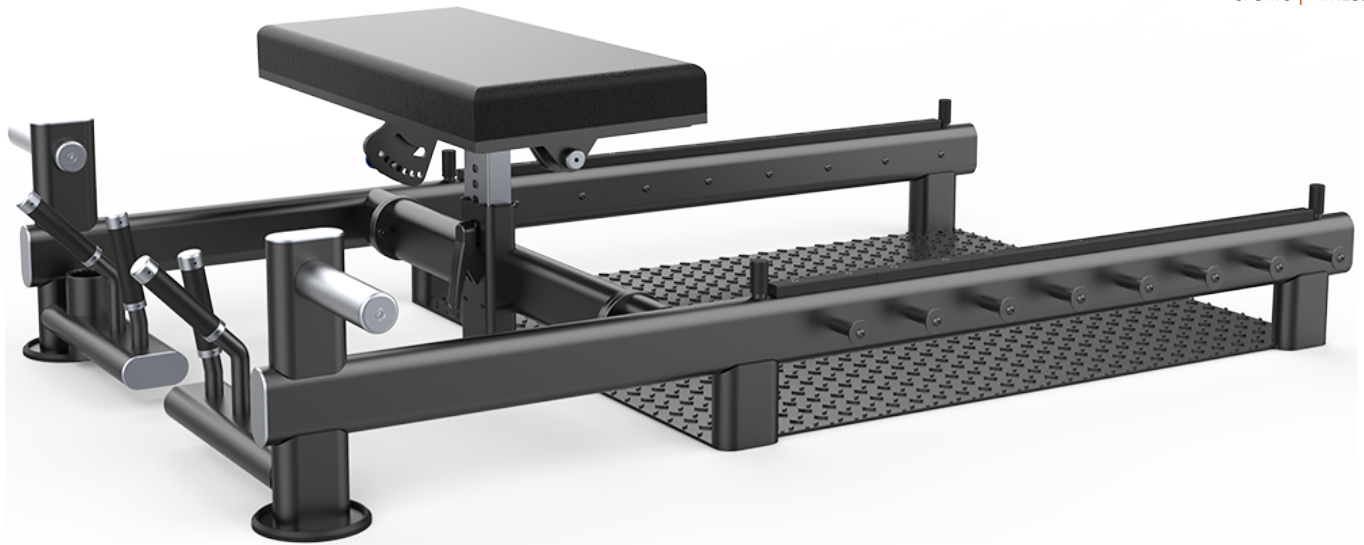

PRODUCT SPECIFICATIONS

CA 606 Glute Bridge Bench

Code: 45113

MRP : 85800.00

COSCO[®]
SPORTS | FITNESS

The Glute Bridge Bench is a multifunctional machine designed to provide a hassle-free way to perform effective free weight glute exercises.

Silver Frame, Black Cushion

Size (LxWxH) : 1930 x 1400 x 515mm

Net Weight : 117 Kgs.

Steel Tubing : 50 x 100mm

Steel Thickness : 2.5mm

Seat Material : High Density PU