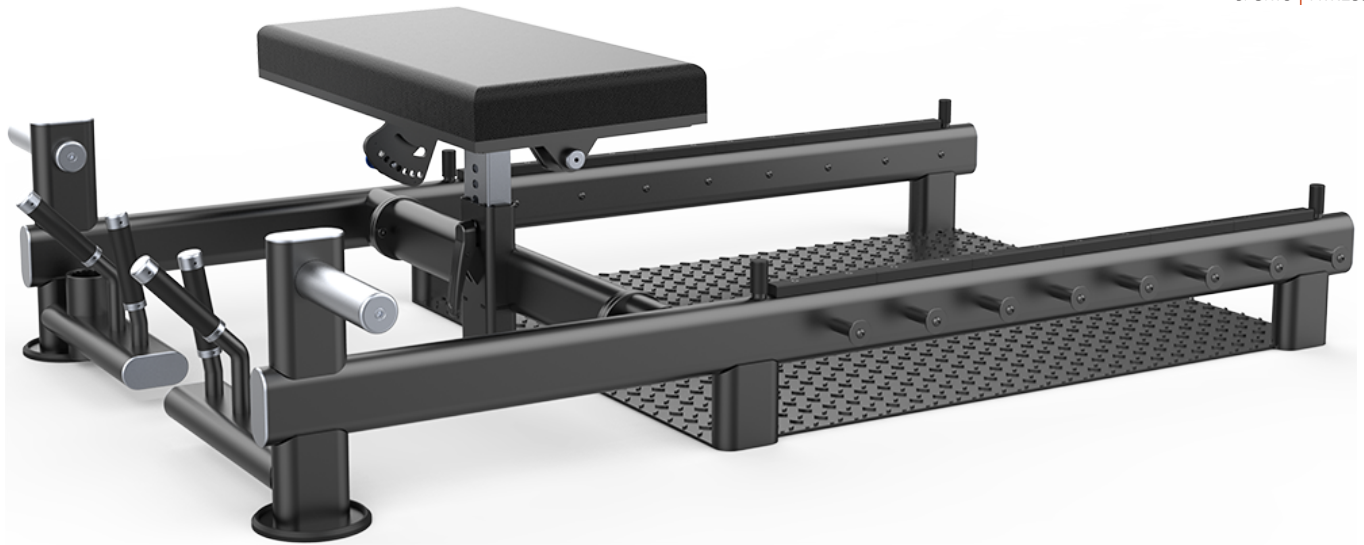

# PRODUCT SPECIFICATIONS

CA 606 Glute Bridge Bench

Code: 45113

MRP : 85800.00

**COSCO**<sup>®</sup>  
SPORTS | FITNESS

The Glute Bridge Bench is a multifunctional machine designed to provide a hassle-free way to perform effective free weight glute exercises.

**Silver Frame, Black Cushion**

Size (LxWxH) : 1930 x 1400 x 515mm

Net Weight : 117 Kgs.

Steel Tubing : 50 x 100mm

Steel Thickness : 2.5mm

Seat Material : High Density PU