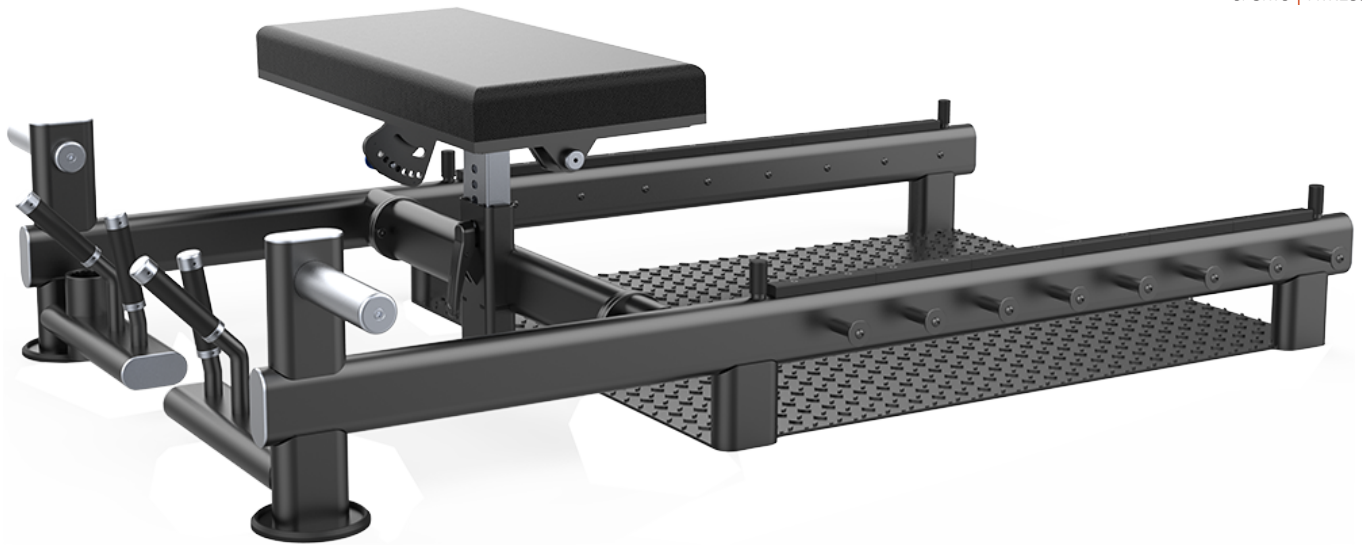

PRODUCT SPECIFICATIONS

CA 606 Glute Bridge Bench

Code: 45113

MRP : 85800.00

COSCO[®]
SPORTS | FITNESS

The Glute Bridge Bench is a multifunctional machine designed to provide a hassle-free way to perform effective free weight glute exercises.

Silver Frame, Black Cushion

Size (LxWxH) : 1930 x 1400 x 515mm

Net Weight : 117 Kgs.

Steel Tubing : 50 x 100mm

Steel Thickness : 2.5mm

Seat Material : High Density PU