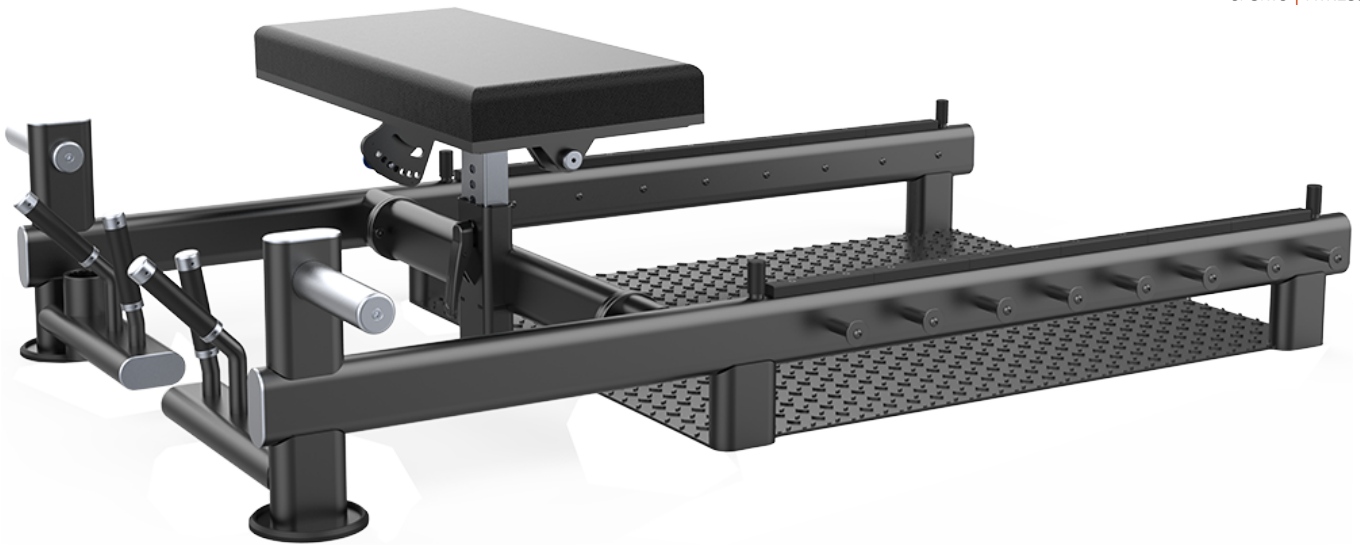

PRODUCT SPECIFICATIONS

CA 606 Glute Bridge Bench

Code: 45113

MRP : 85800.00

COSCO[®]
SPORTS | FITNESS

The Glute Bridge Bench is a multifunctional machine designed to provide a hassle-free way to perform effective free weight glute exercises.

Silver Frame, Black Cushion

Size (LxWxH) : 1930 x 1400 x 515mm

Net Weight : 117 Kgs.

Steel Tubing : 50 x 100mm

Steel Thickness : 2.5mm

Seat Material : High Density PU