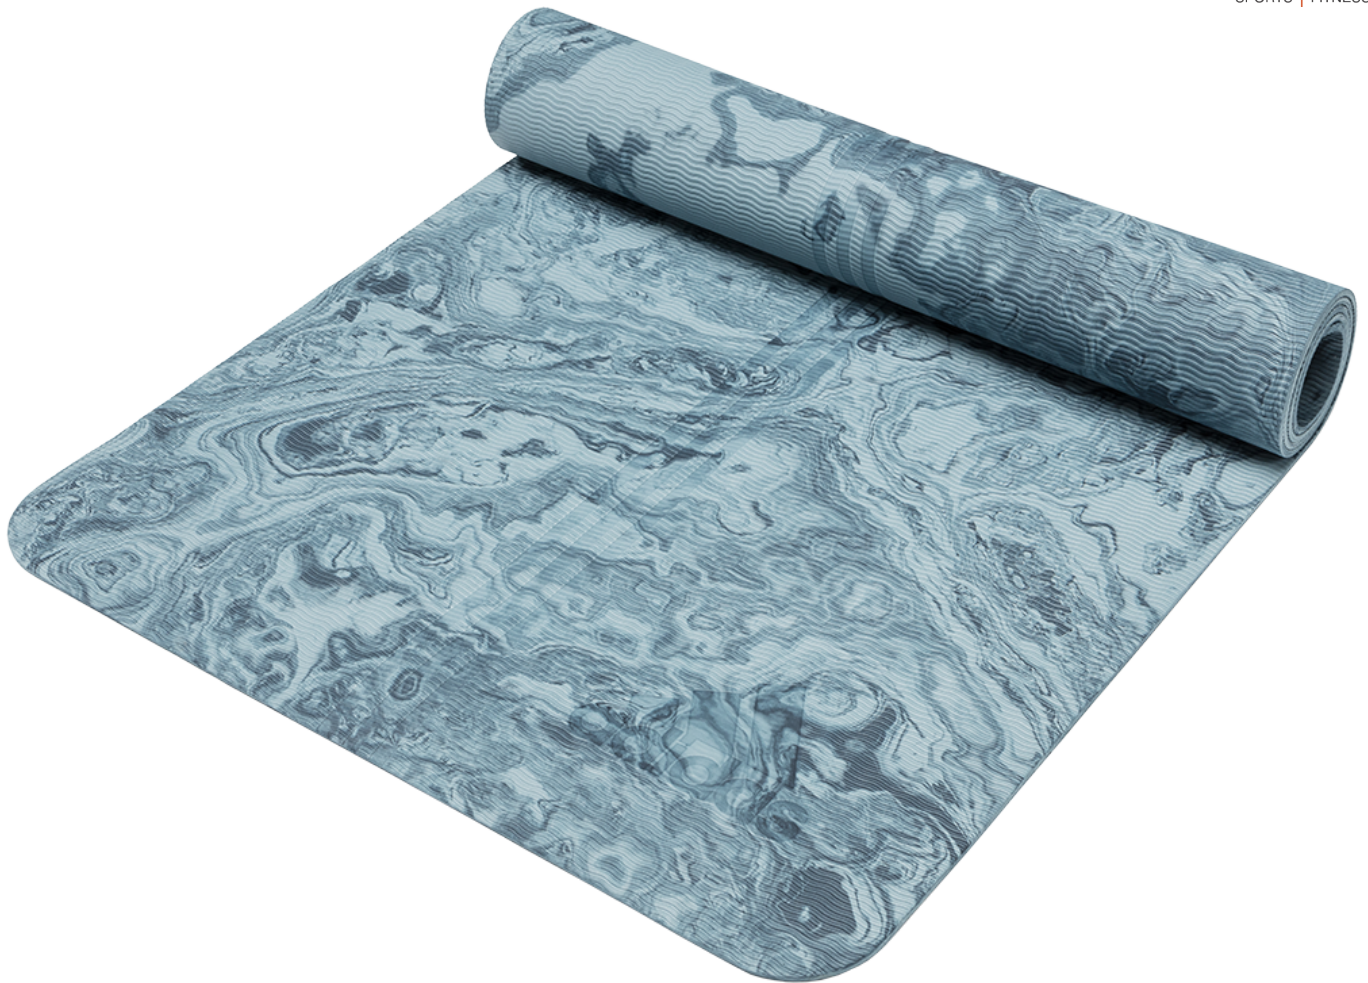

# PRODUCT SPECIFICATIONS

*Camo Yoga Mat - 5mm Raw Steel*

Code: ADYG-10500RS

MRP : 0.00

Designed for yoga, Pilates and general exercise, the 5mm Camo Yoga Mat is both lightweight and rollable. Made from a malleable TPE material, the Mat gives a firm grounding without compromising on comfort, increasing stability for added traction and stronger poses. Grippy non-slip texture for added stability

**COSCO**<sup>®</sup>  
SPORTS | FITNESS

Colour :	Raw Steel
Material :	TPE (95%) EVA (5%)
Net Weight :	0.7 Kg