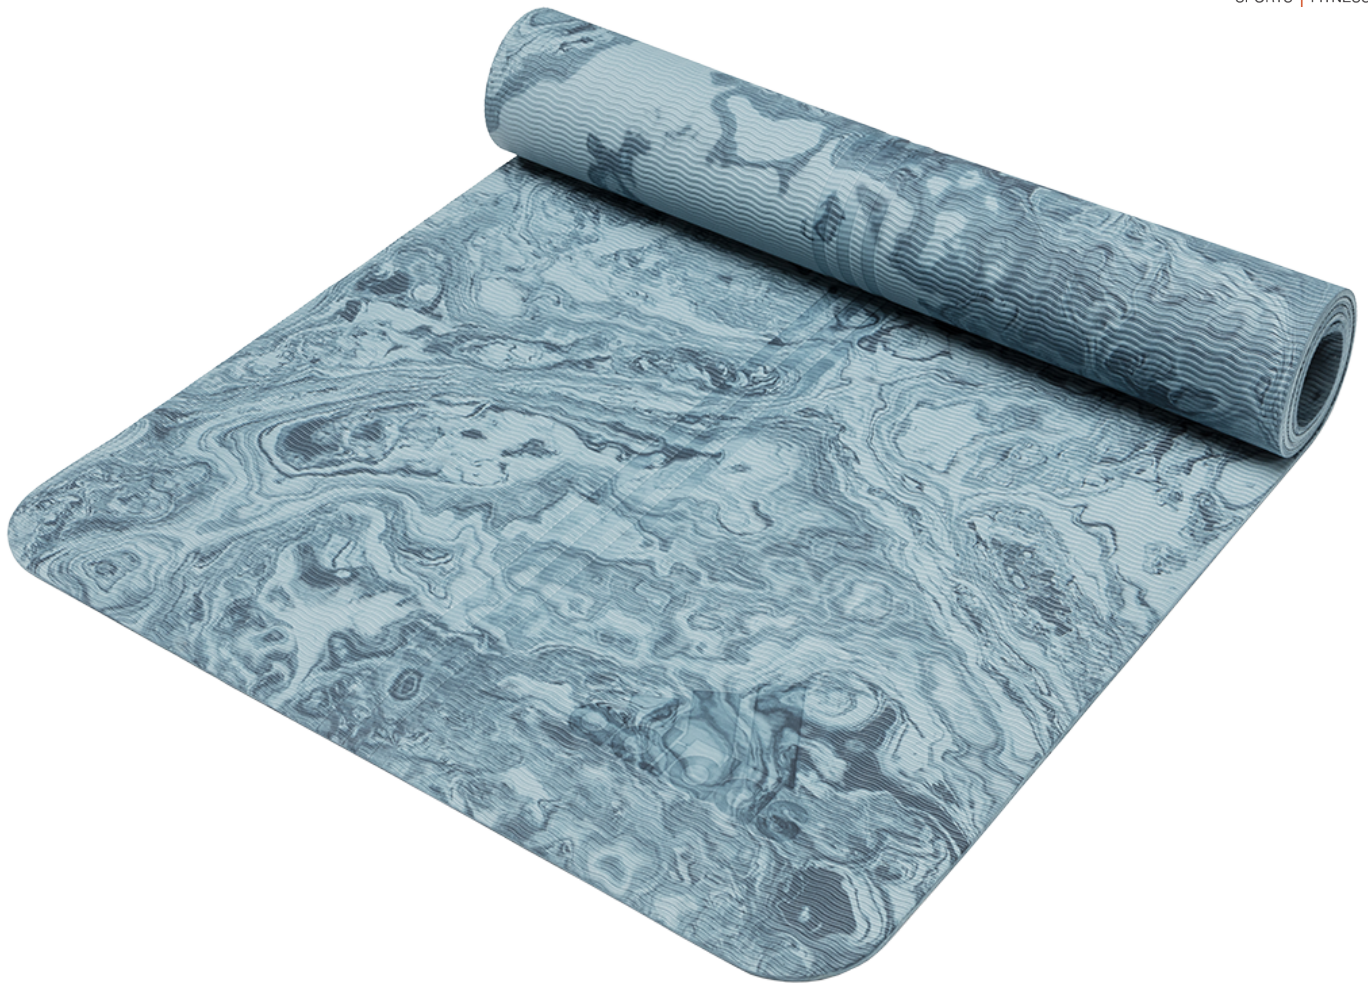

# PRODUCT SPECIFICATIONS

*Camo Yoga Mat - 5mm Raw Steel*

Code: ADYG-10500RS

MRP : 0.00

Designed for yoga, Pilates and general exercise, the 5mm Camo Yoga Mat is both lightweight and rollable. Made from a malleable TPE material, the Mat gives a firm grounding without compromising on comfort, increasing stability for added traction and stronger poses. Grippy non-slip texture for added stability

**COSCO**<sup>®</sup>  
SPORTS | FITNESS

|              |                    |
|--------------|--------------------|
| Colour :     | Raw Steel          |
| Material :   | TPE (95%) EVA (5%) |
| Net Weight : | 0.7 Kg             |