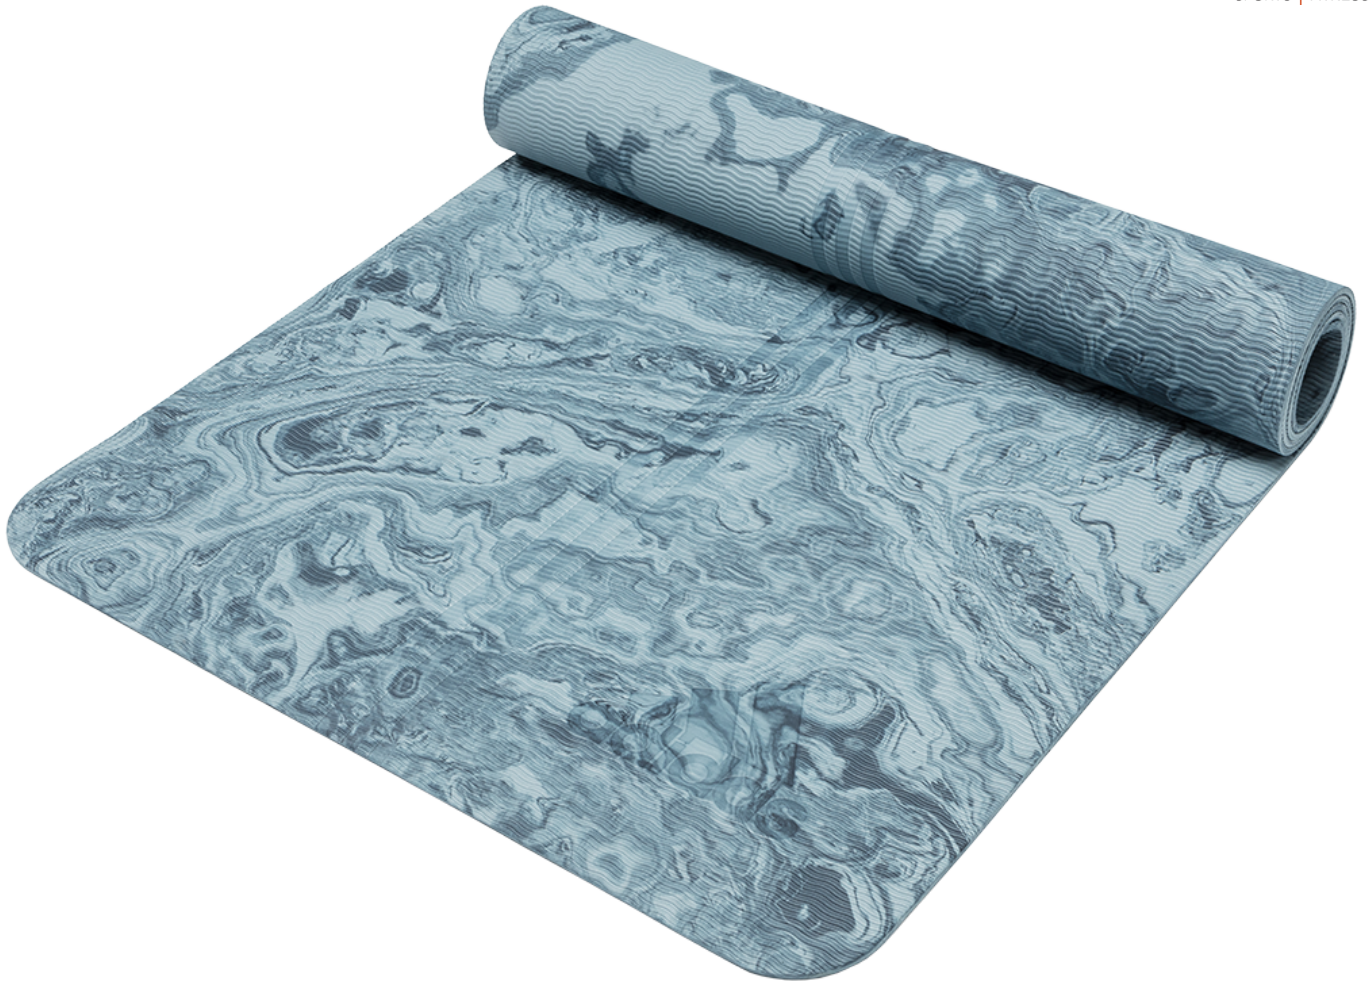

# PRODUCT SPECIFICATIONS

*Camo Yoga Mat - 5mm Raw Steel*

Code: ADYG-10500RS

MRP : 0.00

Designed for yoga, Pilates and general exercise, the 5mm Camo Yoga Mat is both lightweight and rollable. Made from a malleable TPE material, the Mat gives a firm grounding without compromising on comfort, increasing stability for added traction and stronger poses. Grippy non-slip texture for added stability

**COSCO**<sup>®</sup>  
SPORTS | FITNESS

Colour :	Raw Steel
Material :	TPE (95%) EVA (5%)
Net Weight :	0.7 Kg