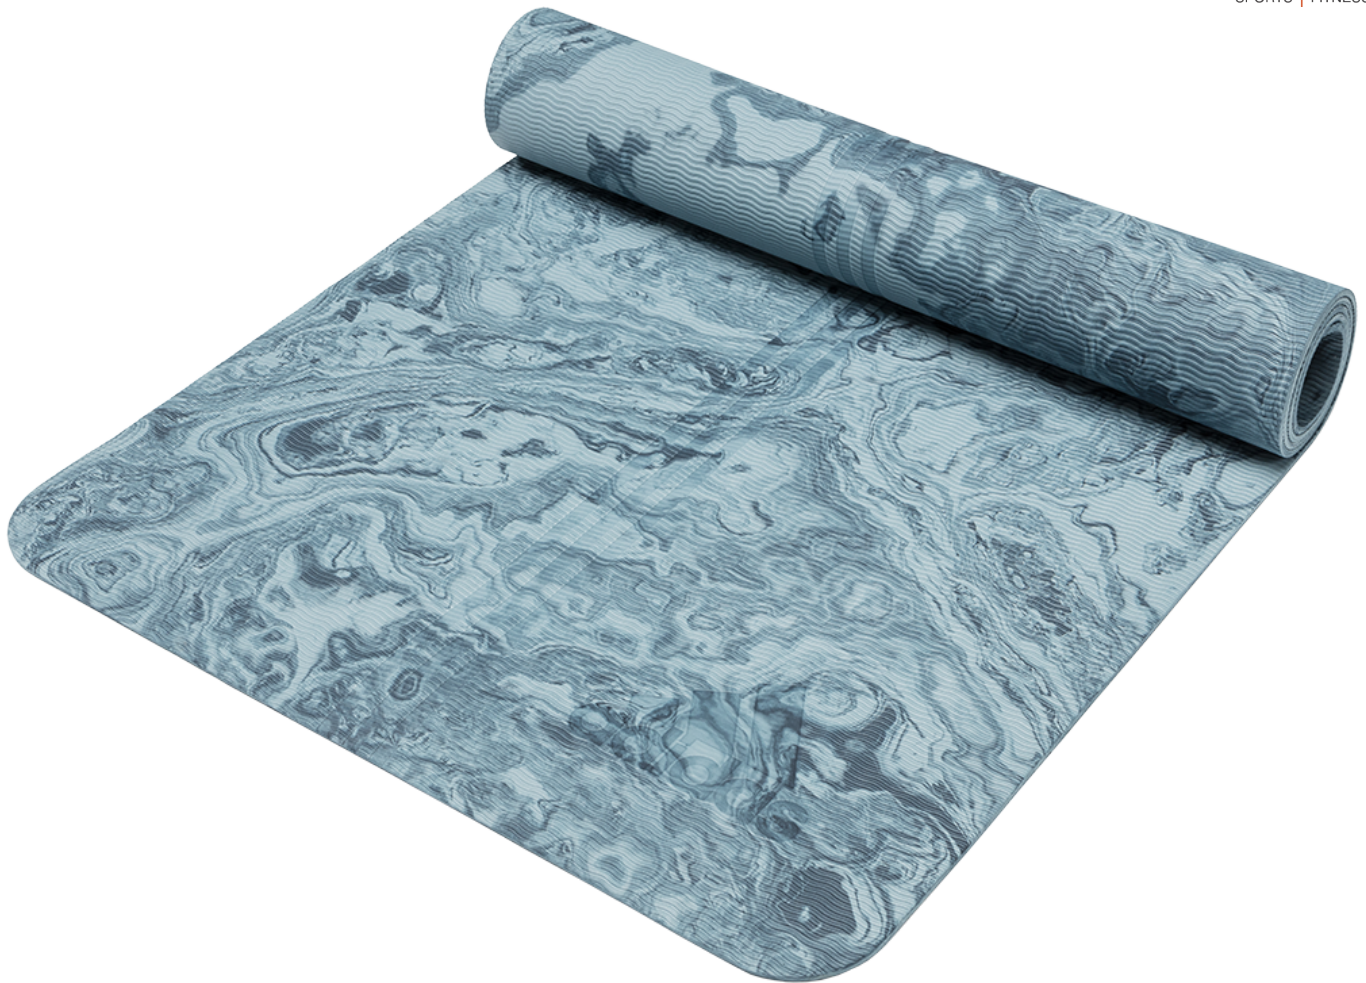

# PRODUCT SPECIFICATIONS

*Camo Yoga Mat - 5mm Raw Steel*

Code: ADYG-10500RS

MRP : 0.00

Designed for yoga, Pilates and general exercise, the 5mm Camo Yoga Mat is both lightweight and rollable. Made from a malleable TPE material, the Mat gives a firm grounding without compromising on comfort, increasing stability for added traction and stronger poses. Grippy non-slip texture for added stability

**COSCO**<sup>®</sup>  
SPORTS | FITNESS

Colour :	Raw Steel
Material :	TPE (95%) EVA (5%)
Net Weight :	0.7 Kg