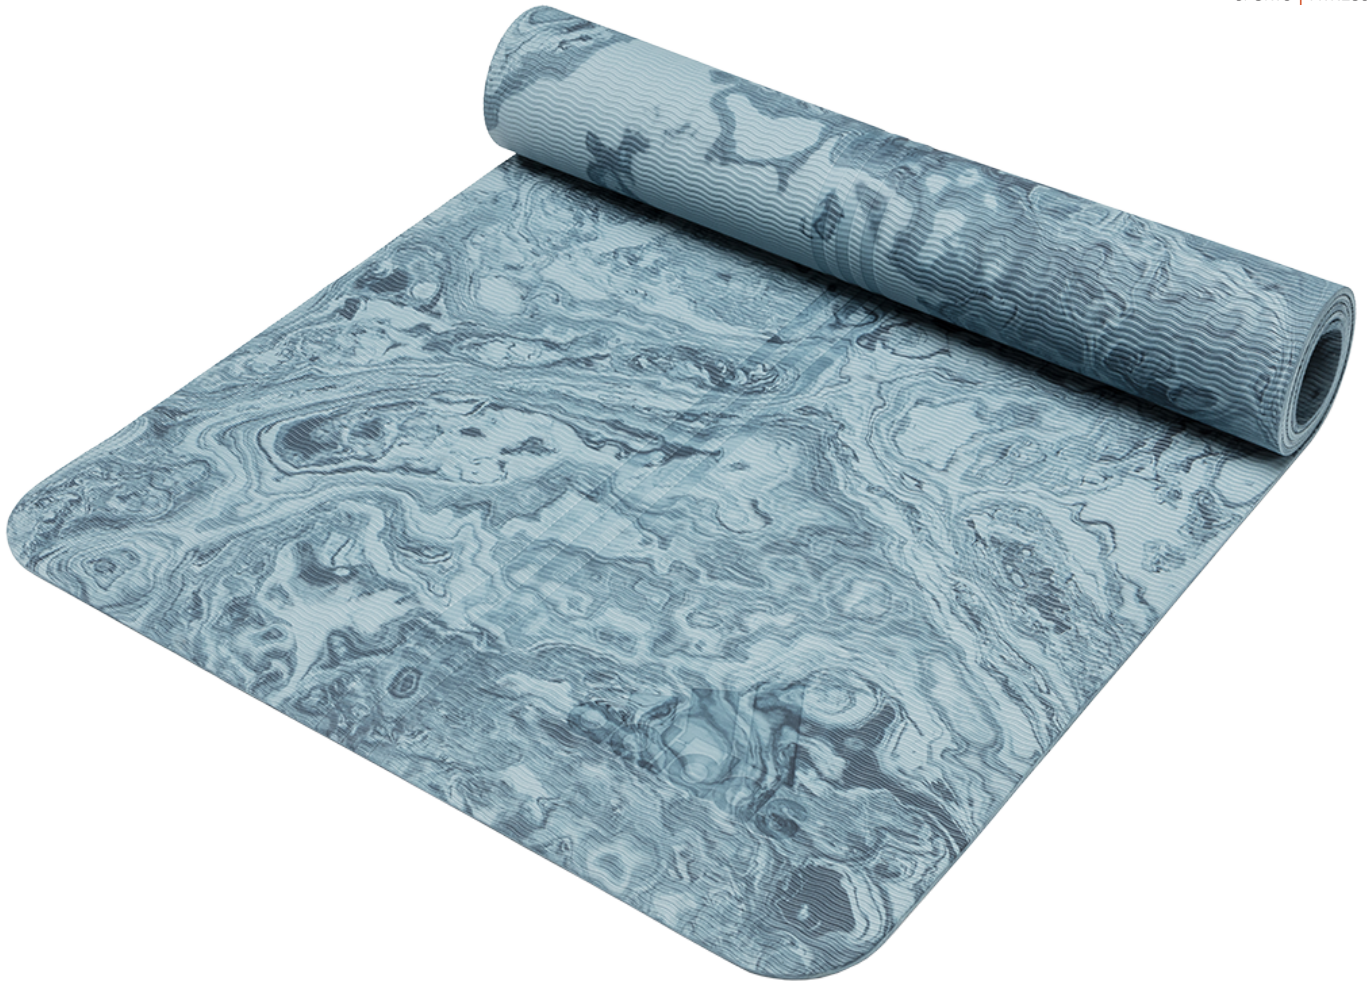

# PRODUCT SPECIFICATIONS

*Camo Yoga Mat - 5mm Raw Steel*

Code: ADYG-10500RS

MRP : 0.00

Designed for yoga, Pilates and general exercise, the 5mm Camo Yoga Mat is both lightweight and rollable. Made from a malleable TPE material, the Mat gives a firm grounding without compromising on comfort, increasing stability for added traction and stronger poses. Grippy non-slip texture for added stability

**COSCO**<sup>®</sup>  
SPORTS | FITNESS

Colour :	Raw Steel
Material :	TPE (95%) EVA (5%)
Net Weight :	0.7 Kg