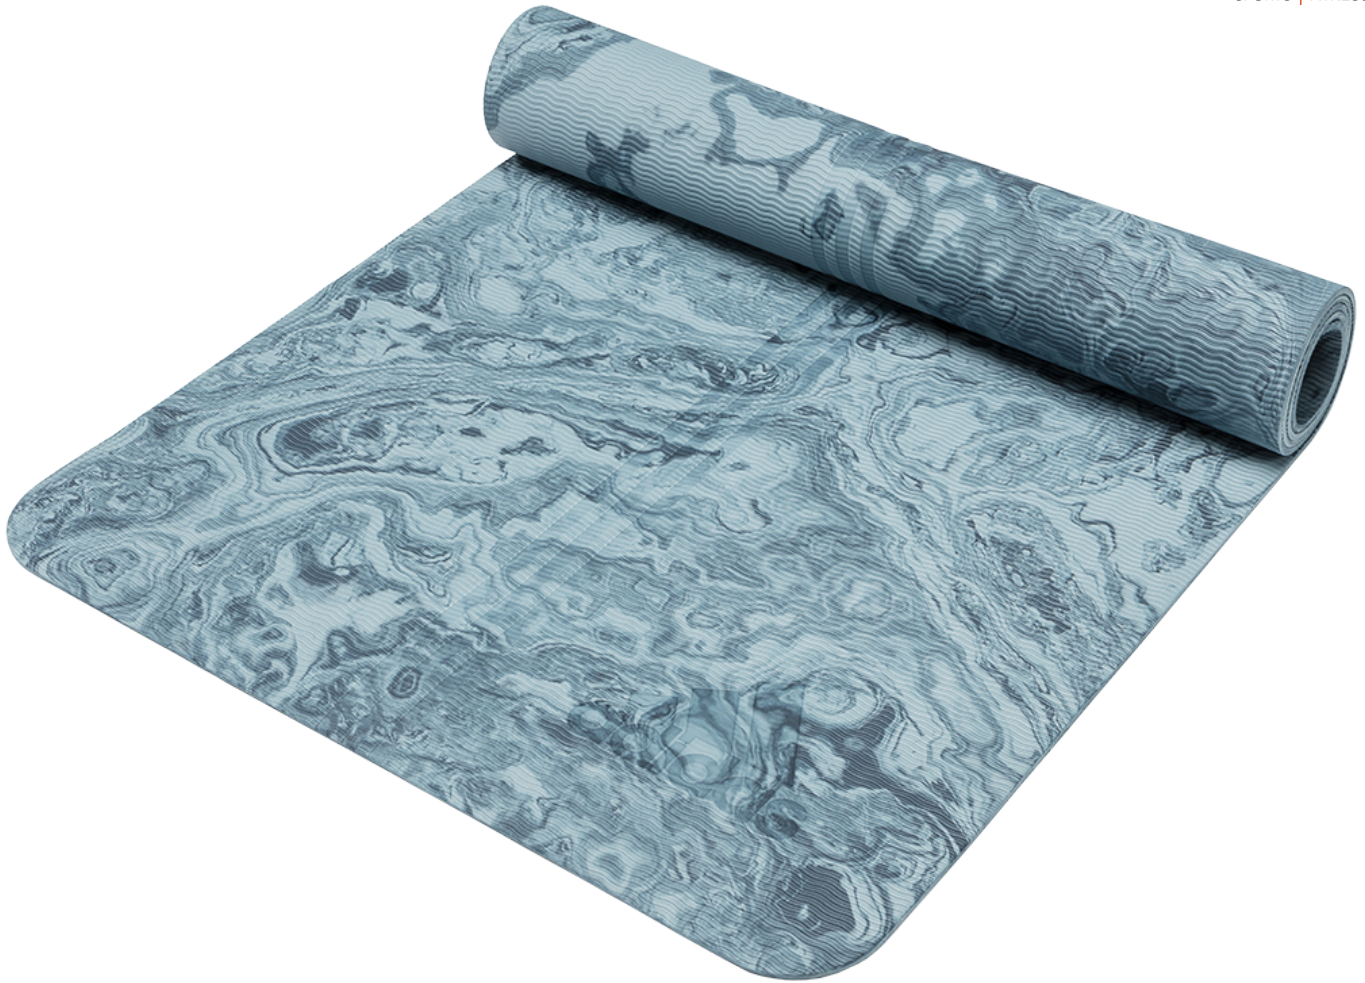

# PRODUCT SPECIFICATIONS

*Camo Yoga Mat - 5mm Raw Steel*

Code: ADYG-10500RS

MRP : 0.00

Designed for yoga, Pilates and general exercise, the 5mm Camo Yoga Mat is both lightweight and rollable. Made from a malleable TPE material, the Mat gives a firm grounding without compromising on comfort, increasing stability for added traction and stronger poses. Grippy non-slip texture for added stability

**COSCO**<sup>®</sup>  
SPORTS | FITNESS

Colour :	Raw Steel
Material :	TPE (95%) EVA (5%)
Net Weight :	0.7 Kg